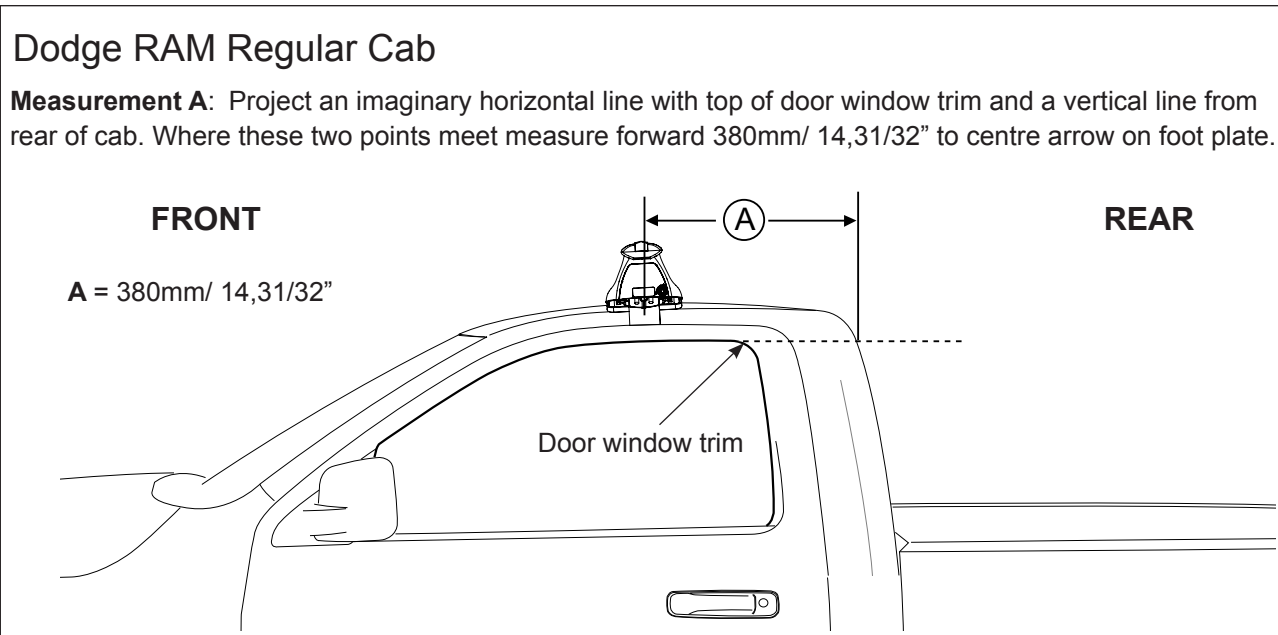

Rhino Rack 2500 Series - DK043/ DK043H instruction

CONTROLLED

Measurement A: CENTRE of door jamb to CENTRE arrow of leg foot plate.

Measurement B: CENTRE of Front leg foot plate arrow to CENTRE of Rear leg foot plate arrow.

Carrying capacity: Roof rack is rated to 75kg. Please refer to manufacturers handbook for your vehicles maximum roof load capacity. Always use the lower of the two figures.

If your vehicle is not listed on this fitting instruction please refer to your countries Rhino-Rack web site for the latest information.

NOTE:

Please refer to page 5 for measurements relating to the images on this page.