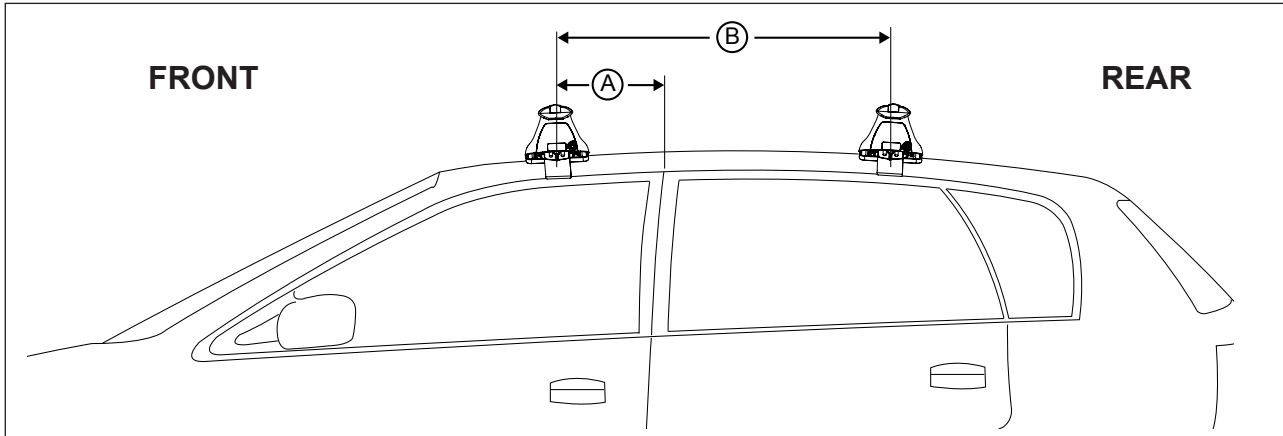

Rhino Rack 2500 Series - DK043/ DK043H instruction

CONTROLLED

Measurement A: CENTRE of door jamb to CENTRE arrow of leg foot plate.

Measurement B: CENTRE of Front leg foot plate arrow to CENTRE of Rear leg foot plate arrow.

Carrying capacity: Roof rack is rated to 75kg. Please refer to manufacturers handbook for your vehicles maximum roof load capacity. Always use the lower of the two figures.

If your vehicle is not listed on this fitting instruction please refer to your countries Rhino-Rack web site for the latest information.

NOTE:

Please refer to page 5 for measurements relating to the images on this page.