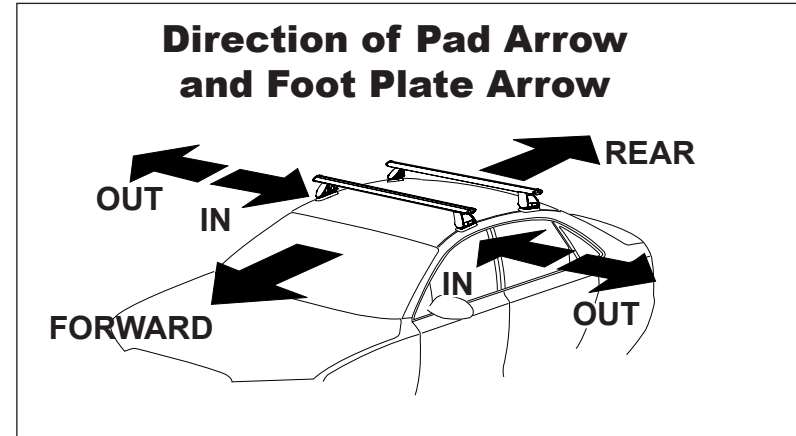

Rhino Rack 2500 Series - DK043/ DK043H instruction

CONTROLLED

Measurement A: CENTRE of door jamb to CENTRE arrow of leg foot plate.

Measurement B: CENTRE of Front leg foot plate arrow to CENTRE of Rear leg foot plate arrow.

Carrying capacity: Roof rack is rated to 75kg. Please refer to manufacturers handbook for your vehicles maximum roof load capacity. Always use the lower of the two figures.

If your vehicle is not listed on this fitting instruction please refer to your countries Rhino-Rack web site for the latest information.

NOTE:

Please refer to page 5 for measurements relating to the images on this page.