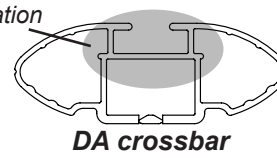

IDENTIFICATION CHART

Vehicle	Date	Crossbar	FRONT CROSSBAR					REAR CROSSBAR						
			Front Right Pad/Clamp	Front Left Pad/Clamp	Measurement strip length per side	Measurement strip length per side	Measurement Distance (x)	Foot plate arrow direction	Rear Right Pad/Clamp	Rear Left Pad/Clamp	Measurement strip length per side	Measurement strip length per side	Measurement Distance (x)	Foot plate arrow direction
Dodge RAM 1500 Regular Cab	09-	1500mm	M367 SUB0145 Pad Arrow Forward		159mm	104mm	1206mm / 47,31/64"	OUT	-		-	-	-	-
Dodge RAM 2500/ 3500 Regular Cab	10-	1500mm	M367 SUB0145 Pad Arrow Forward		159mm	104mm	1206mm / 47,31/64"	OUT	-		-	-	-	-