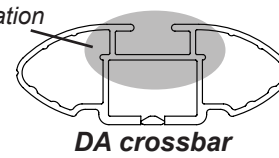

IDENTIFICATION CHART

Vehicle	Date	Crossbar	FRONT CROSSBAR					REAR CROSSBAR						
			Front Right Pad/Clamp	Front Left Pad/Clamp	Measurement strip length per side	Measurement strip length per side	Measurement Distance (x)	Foot plate arrow direction	Rear Right Pad/Clamp	Rear Left Pad/Clamp	Measurement strip length per side	Measurement strip length per side	Measurement Distance (x)	Foot plate arrow direction
Toyota Rav 4 LWB 4dr SUV	06-12	1260mm	M367 SUB0145	198mm	85mm	1044mm / 41,7/64"	OUT	M367 SUB0145	185mm	72mm	1018mm / 40,5/64"	OUT		
			Pad Arrow Forward					Pad Arrow Forward						
Toyota Rav 4 SWB 4dr SUV	06-12	1260mm	M367 SUB0145	188mm	75mm	1024mm / 40,5/16"	OUT	M367 SUB0145	178mm	65mm	1004mm / 39,17/32"	OUT		
			Pad Arrow Forward					Pad Arrow Forward						
Dodge RAM 1500 Quad Cab	09-	1500mm	M367 SUB0145	159mm	104mm	1206mm / 47,31/64"	OUT	M367 SUB0145	157mm	102mm	1202mm / 47,21/64"	OUT		
			Pad Arrow Forward					Pad Arrow Forward						
Dodge RAM 1500 Crew Cab	09-	1500mm	M367 SUB0145	159mm	104mm	1206mm / 47,31/64"	OUT	M367 SUB0145	157mm	102mm	1202mm / 47,21/64"	OUT		
			Pad Arrow Forward					Pad Arrow Forward						
Dodge RAM 2500/ 3500 Crew Cab	10-	1500mm	M367 SUB0145	159mm	104mm	1206mm / 47,31/64"	OUT	M367 SUB0145	157mm	102mm	1202mm / 47,21/64"	OUT		
			Pad Arrow Forward					Pad Arrow Forward						
Dodge RAM 2500/ 3500 Mega Cab	10-	1500mm	M367 SUB0145	159mm	104mm	1206mm / 47,31/64"	OUT	M367 SUB0145	157mm	102mm	1202mm / 47,21/64"	OUT		
			Pad Arrow Forward					Pad Arrow Forward